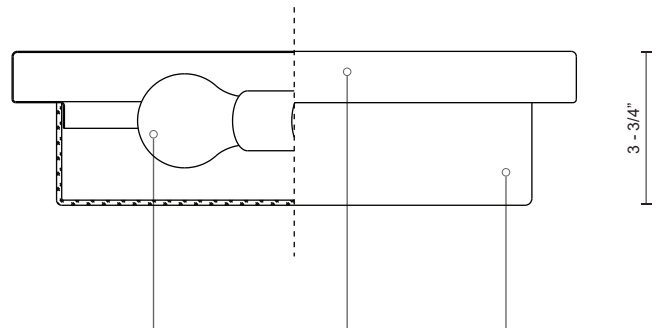

52012S

SPECIFICATION SHEET

Description:

Two lamp flush mount ceiling fixture with white round opal glass and your choice of bronze, brushed nickel or chrome metal finishes.

Metal Finish(es):

BN - Brushed Nickel   BZ - Bronze   CH - Chrome

Glass Colour(s):

White Opal Glass

Lamping:

2 x 40W, A19, Medium Base, 120V

PROJECT:	
DATE:	TYPE:

2 x 40W A19
Medium Base
120V

Ceiling Canopy
BN - Brushed Nickel
BZ - Bronze
CH - Chrome

White
Opal
Glass